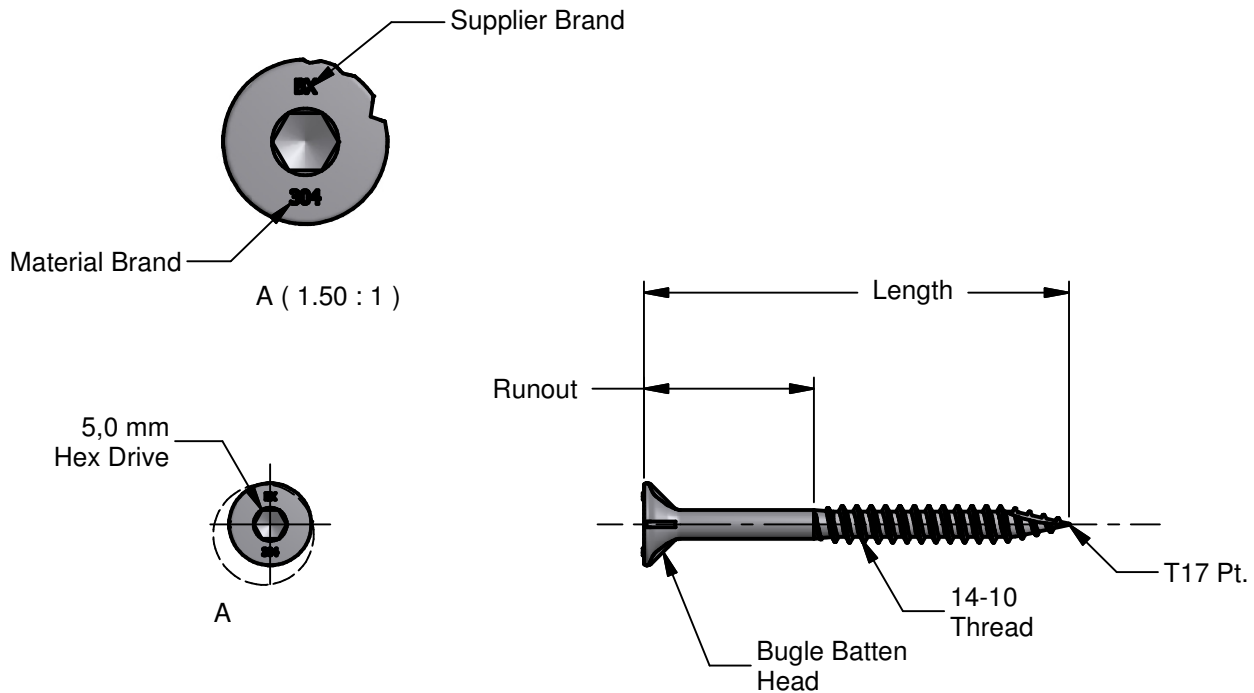

Product Technical Data Sheet

14-10 Bugle Batten Stainless Grade 304 STainless Steel Type 17

Description	Length	Runout
14-10 x 75 Bugle T17	73.5 / 75.0	28.5 / 31.5
14-10 x 100 Bugle T17	98.5 / 100.0	51.5 / 53.5

All dimensions nominal unless otherwise stated. Normal manufacturing tolerances apply.

Buildex® Head Office
600 South Road
Moorabbin Victoria 3189
Australia
1300 368 101
CustomerService-MBN@buildex.com.au

Buildex® Middle Eastern Sales Office
middleeastsales@buildex.com.au

Technical Help Desk
Technicalhelpdesk@buildex.com.au